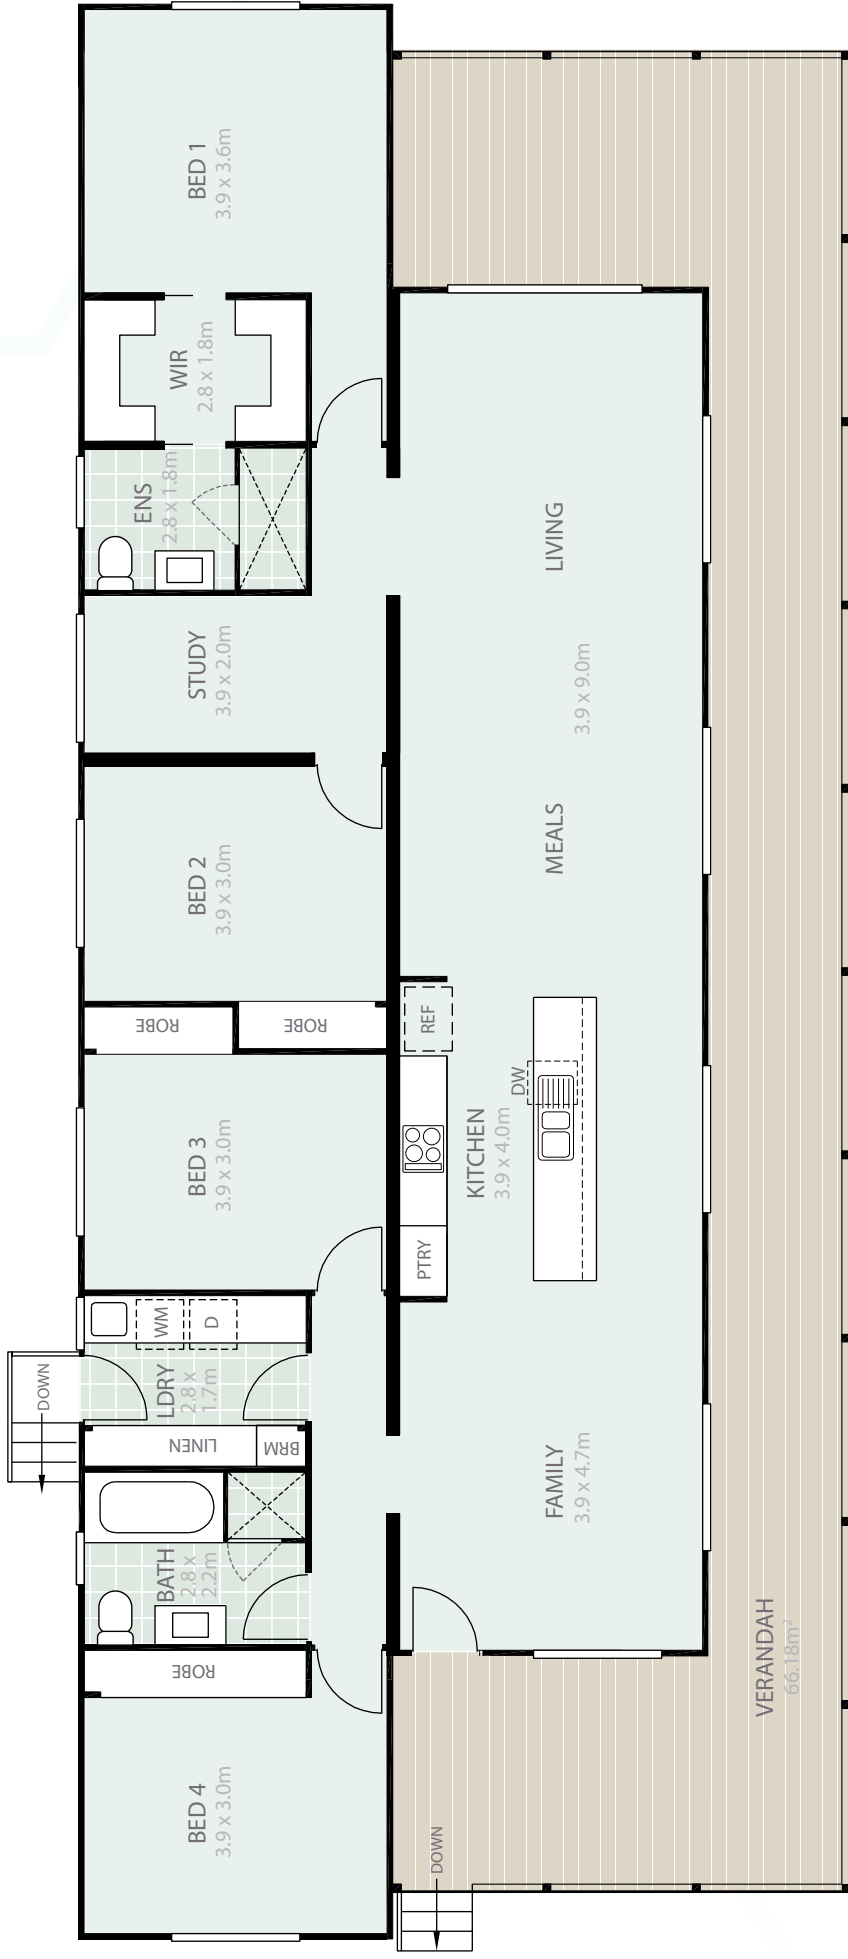

The Murray – 24.6m x 8.0m

COASTAL SERIES

NOTES