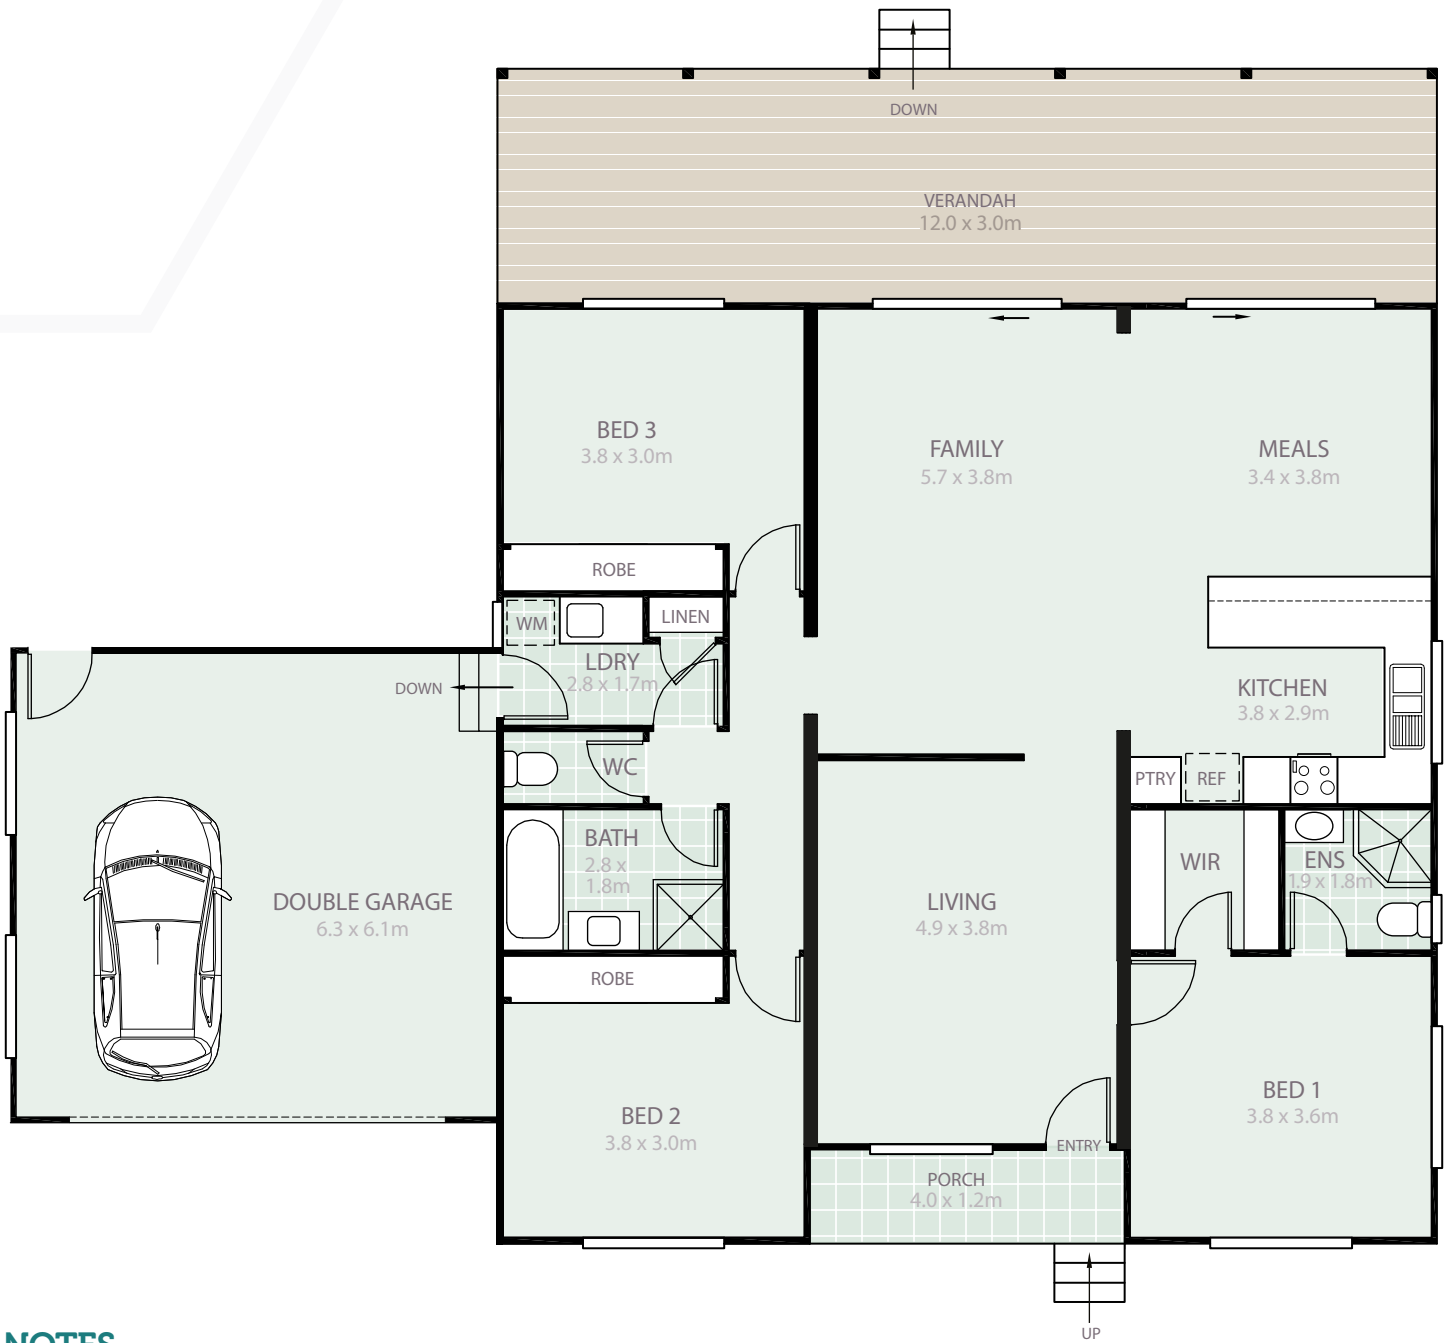

Inspired luxury, designed to suit a sophisticated country lifestyle.

Suited to sites in suburban areas or outlying rural properties alike, The Vineyard Series is a collection of large portrait plans that let you live your lifestyle vision wherever you choose. Embracing a more modern approach to country living, this collection features high-pitched split skillion roofs, large bedrooms, spacious living areas and gorgeous alfresco retreats. This luxury collection allows you to sit back and enjoy the serenity, embracing a more modern and sophisticated way of life.

Elevations

The Hunter 18.3m x 15.0m

Total Living Area: 139.2m²

Verendah/Porch: 40.8m²

Garage: 38.4m²

Total: 218.4m²

Make an appointment to inspect our displays today!

Phone 1800 55 18 18 www.manor.net.au

Images may show options available at additional price

manor
BUILT FOR LIVING.

NOTES