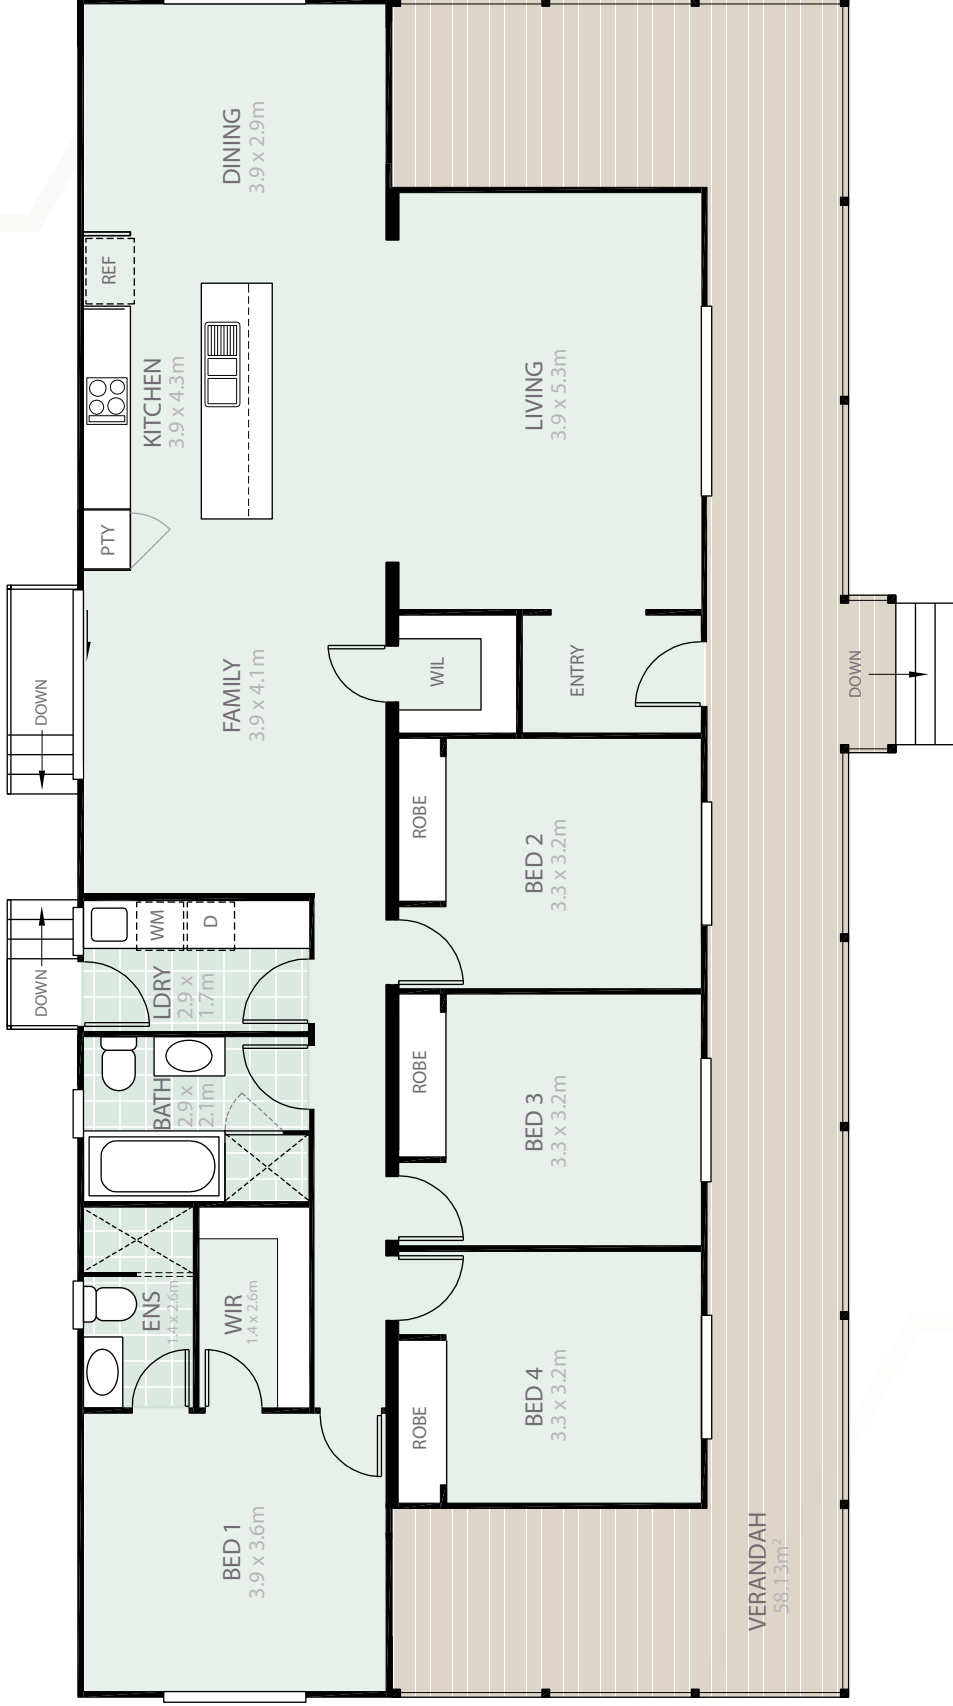

The Rothbury

Mitchell Series

211.68

4

2

2

THE MITCHELL SERIES

Simple elegance, designed to suit a modern country lifestyle.

Inspired by one of our best-selling designs, this range features the best-of-the-best design elements across a variety of sizes and floor plans. The Mitchell Series is designed to suit a modern-country lifestyle, while still epitomising everything there is to admire about a traditional country home. Boasting wide sweeping verandahs, open-plan living areas and high raked ceilings, this series allows you to make the most of your views, climate and landform. With The Mitchell Series, you can embrace all your land has to offer, whilst still enjoying a modern way of life on the inside. Suitable for large blocks or land.

Elevations

The Rothbury 21.6m x 8.0m
Also available in 7.2m and 9.0m width

Total Living Area: 153.55m²

Verandah: 58.13m²

Total: 211.68m²

Make an appointment to inspect our displays today!

Phone 1800 55 18 18 www.manor.net.au

Images may show options available at additional price

manor
BUILT FOR LIVING.

The Rothbury – 21.6m x 8.0m

MITCHELL SERIES

NOTES