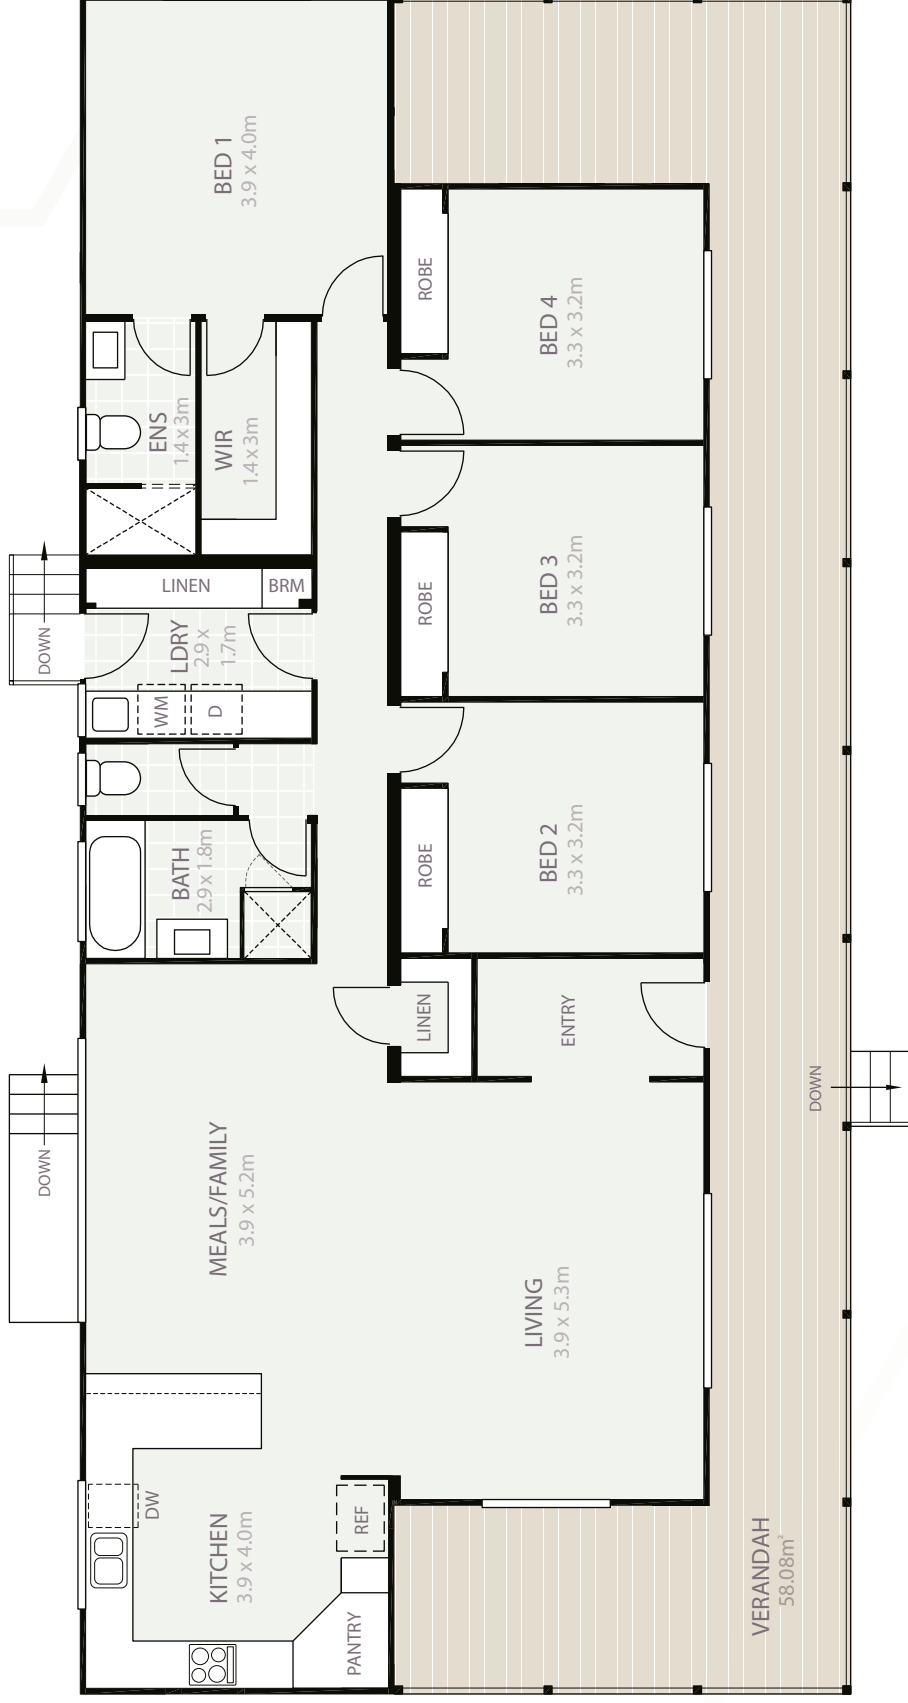

The Pokolbin

Mitchell Series

211.68

4

2

2

THE MITCHELL SERIES

Simple elegance, designed to suit a modern country lifestyle.

Inspired by one of our best-selling designs, this range features the best-of-the-best design elements across a variety of sizes and floor plans. The Mitchell Series is designed to suit a modern-country lifestyle, while still epitomising everything there is to admire about a traditional country home. Boasting wide sweeping verandahs, open-plan living areas and high raked ceilings, this series allows you to make the most of your views, climate and landform. With The Mitchell Series, you can embrace all your land has to offer, whilst still enjoying a modern way of life on the inside. Suitable for large blocks or land.

Elevations

The Pokolbin 21.6m x 8.0m
Also available in 7.2m and 9.0m width

Total Living Area: 153.6m²

Verandah: 58.08m²

Total: 211.68m²

Make an appointment to inspect our displays today!

Phone 1800 55 18 18 www.manor.net.au

Images may show options available at additional price

manor
BUILT FOR LIVING.

The Pokolbin – 21.6m x 8.0m

MITCHELL SERIES

NOTES

Phone 1800 55 18 18 www.manor.net.au

Manor reserves the right to change, vary and alter the specifications at anytime