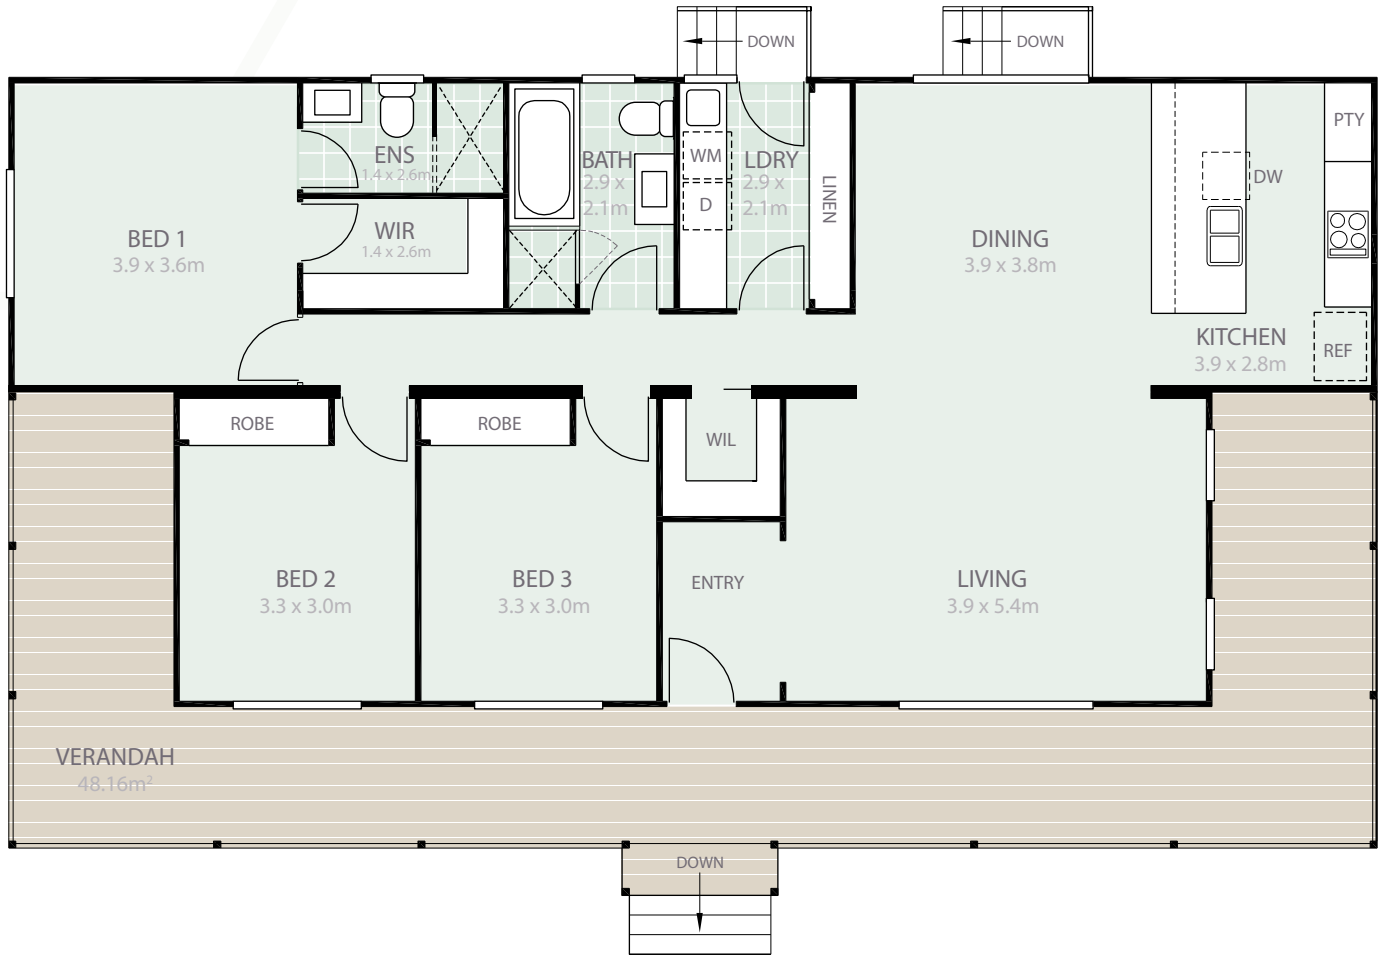

The Paterson

Mitchell Series

170.52

3

2

1

THE MITCHELL SERIES

Simple elegance, designed to suit a modern country lifestyle.

Inspired by one of our best-selling designs, this range features the best-of-the-best design elements across a variety of sizes and floor plans. The Mitchell Series is designed to suit a modern-country lifestyle, while still epitomising everything there is to admire about a traditional country home. Boasting wide sweeping verandahs, open-plan living areas and high raked ceilings, this series allows you to make the most of your views, climate and landform. With The Mitchell Series, you can embrace all your land has to offer, whilst still enjoying a modern way of life on the inside. Suitable for large blocks or land.

Elevations

SECTION 4

The Paterson 17.4m x 8.0m
Also available in 7.2m and 9.0m width

Total Living Area: 122.36m²

Verandah: 48.16m²

Total: 170.52m²

Make an appointment to inspect our displays today!

Phone 1800 55 18 18 www.manor.net.au

Images may show options available at additional price

manor
BUILT FOR LIVING.

NOTES
