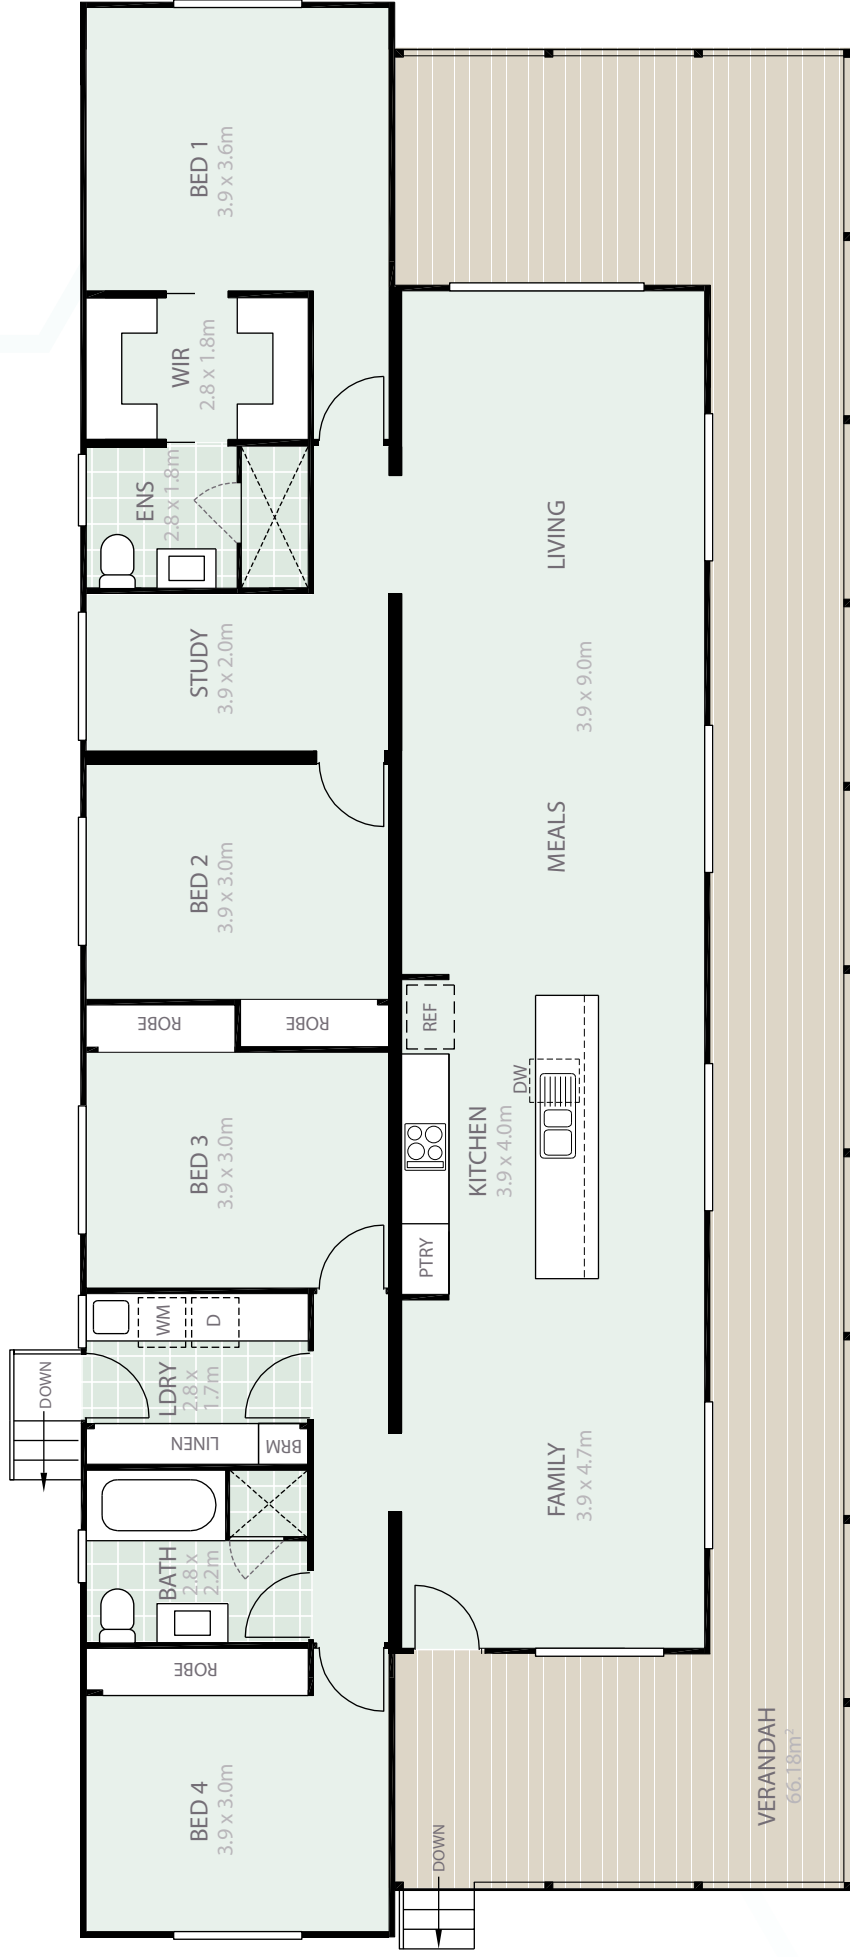

The Murray – 24.6m x 8.0m

COASTAL SERIES

NOTES