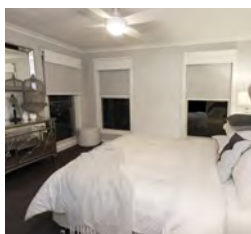

The Scone

Mitchell Series

211.68

4

2

2

THE MITCHELL SERIES

Simple elegance, designed to suit a modern country lifestyle.

Inspired by one of our best-selling designs, this range features the best-of-the-best design elements across a variety of sizes and floor plans. The Mitchell Series is designed to suit a modern-country lifestyle, while still epitomising everything there is to admire about a traditional country home. Boasting wide sweeping verandahs, open-plan living areas and high raked ceilings, this series allows you to make the most of your views, climate and landform. With The Mitchell Series, you can embrace all your land has to offer, whilst still enjoying a modern way of life on the inside. Suitable for large blocks or land.

Elevations

The Scone 21.6m x 8.0m
Also available in 7.2m and 9.0m width

Total Living Area: 156m²

Verandah: 55.68m²

Total: 211.68m²

Make an appointment to inspect our displays today!

Phone 1800 55 18 18 www.manor.net.au

Images may show options available at additional price

manor
BUILT FOR LIVING.