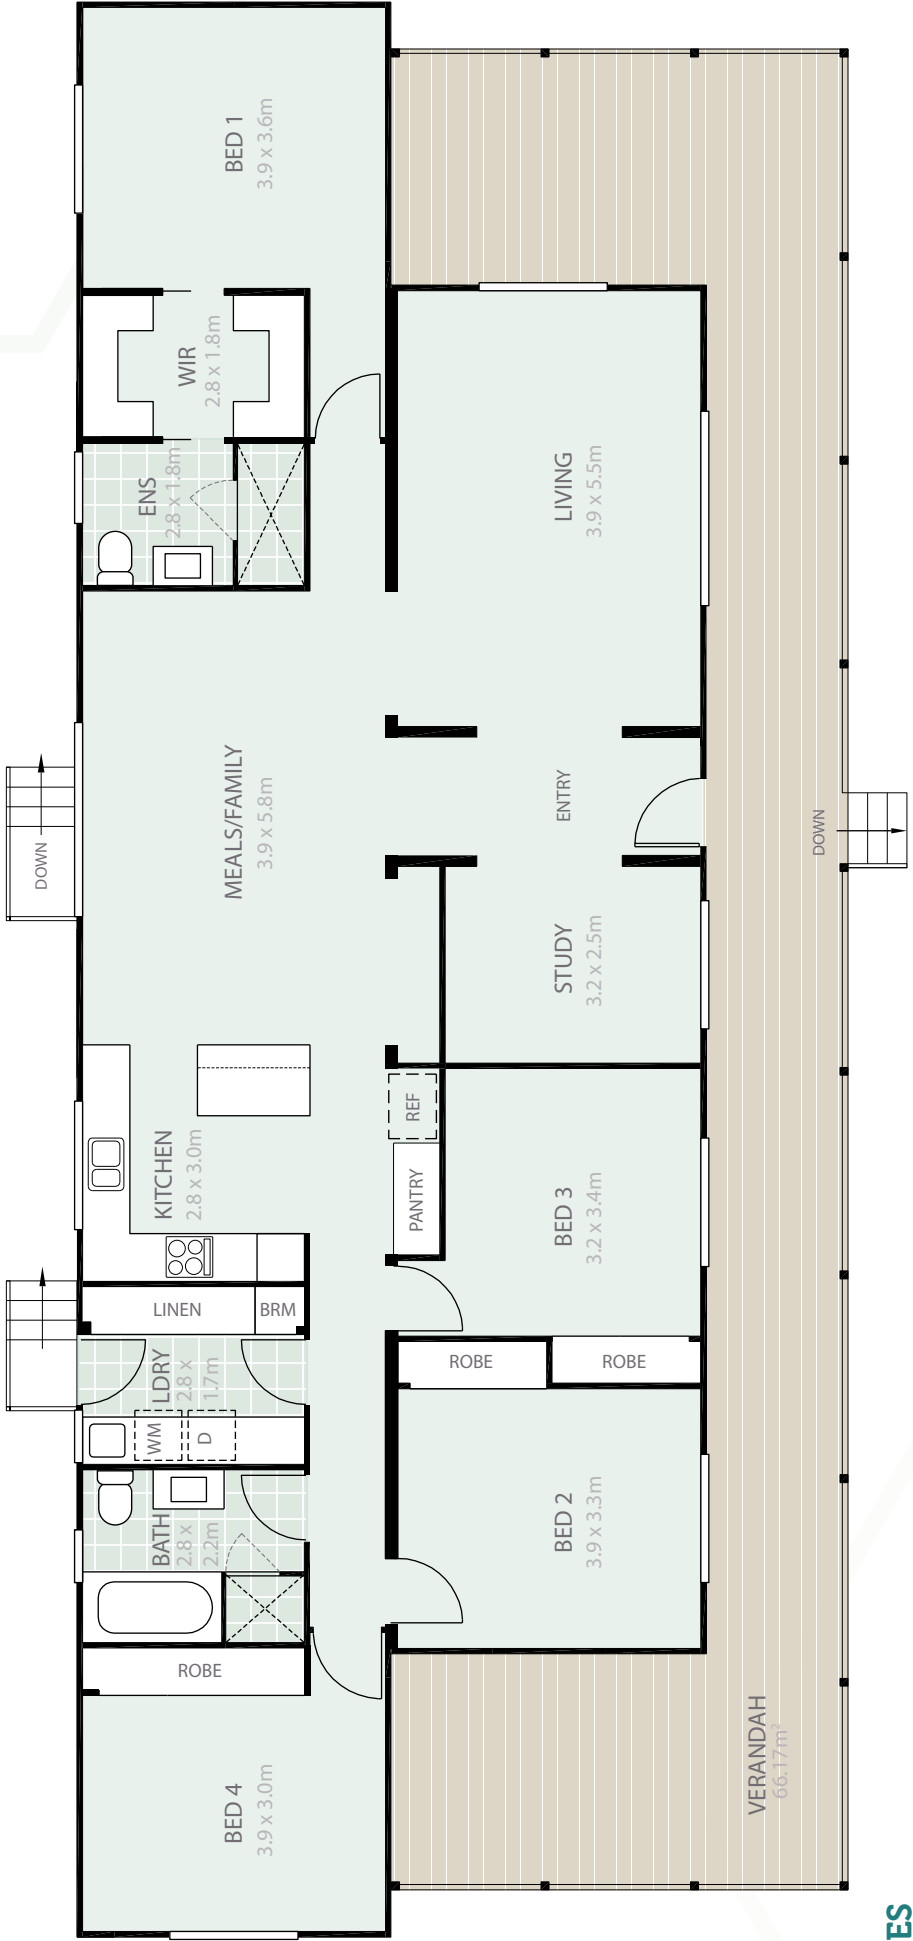

The Branxton

Mitchell Series

234.17

4+

2

2

THE MITCHELL SERIES

Simple elegance, designed to suit a modern country lifestyle.

Inspired by one of our best-selling designs, this range features the best-of-the-best design elements across a variety of sizes and floor plans. The Mitchell Series is designed to suit a modern-country lifestyle, while still epitomising everything there is to admire about a traditional country home. Boasting wide sweeping verandahs, open-plan living areas and high raked ceilings, this series allows you to make the most of your views, climate and landform. With The Mitchell Series, you can embrace all your land has to offer, whilst still enjoying a modern way of life on the inside. Suitable for large blocks or land.

Elevations

The Branxton 24.6m x 8.0m
Also available in 7.2m and 9.0m width

Total Living Area: 168m²

Verandah: 66.17m²

Total: 234.17m²

Make an appointment to inspect our displays today!
Phone 1800 55 18 18 www.manor.net.au

Images may show options available at additional price

manor
BUILT FOR LIVING.

NOTES